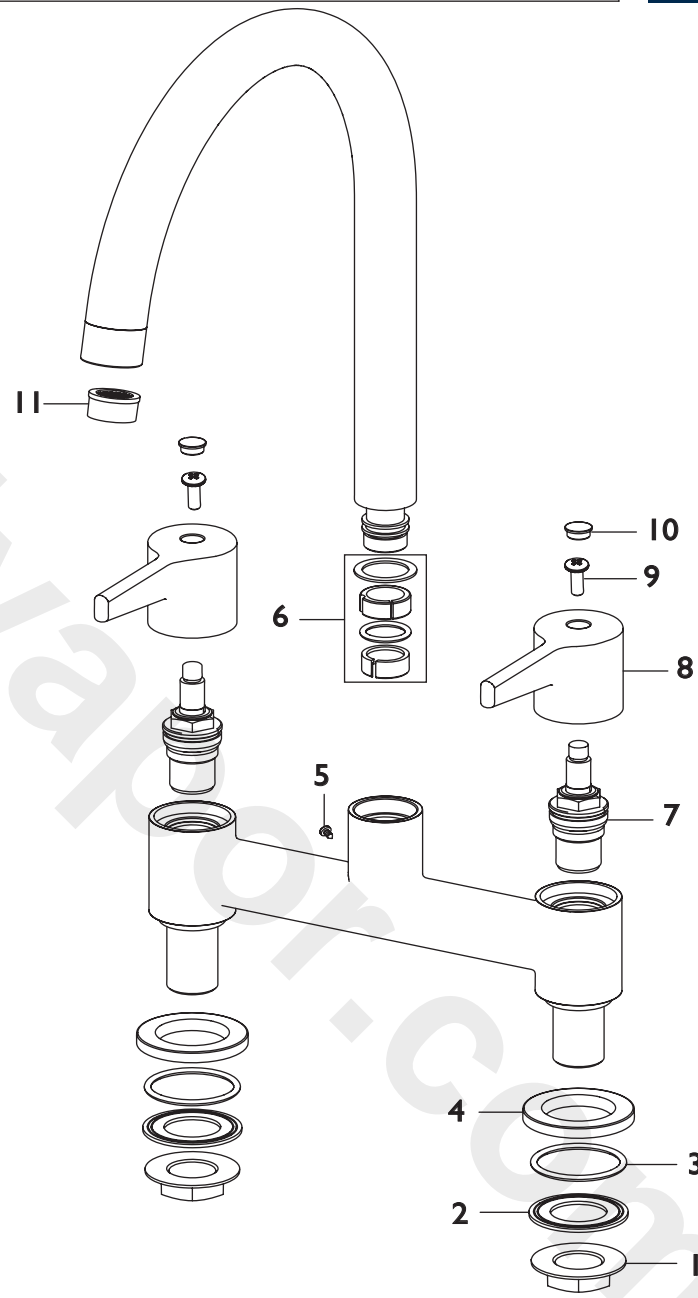

Product Code: DUL DSM C
Revision: D2

1	Blacknut
2	Washer Tap Base
3	O-Ring
4	Plinth
5	Screw
6	O-Ring Pack
7	Hot & Cold CD Valve Pair
8	Handle Pair
9	Screw Handle
10	Indice
11	Anti-Splash